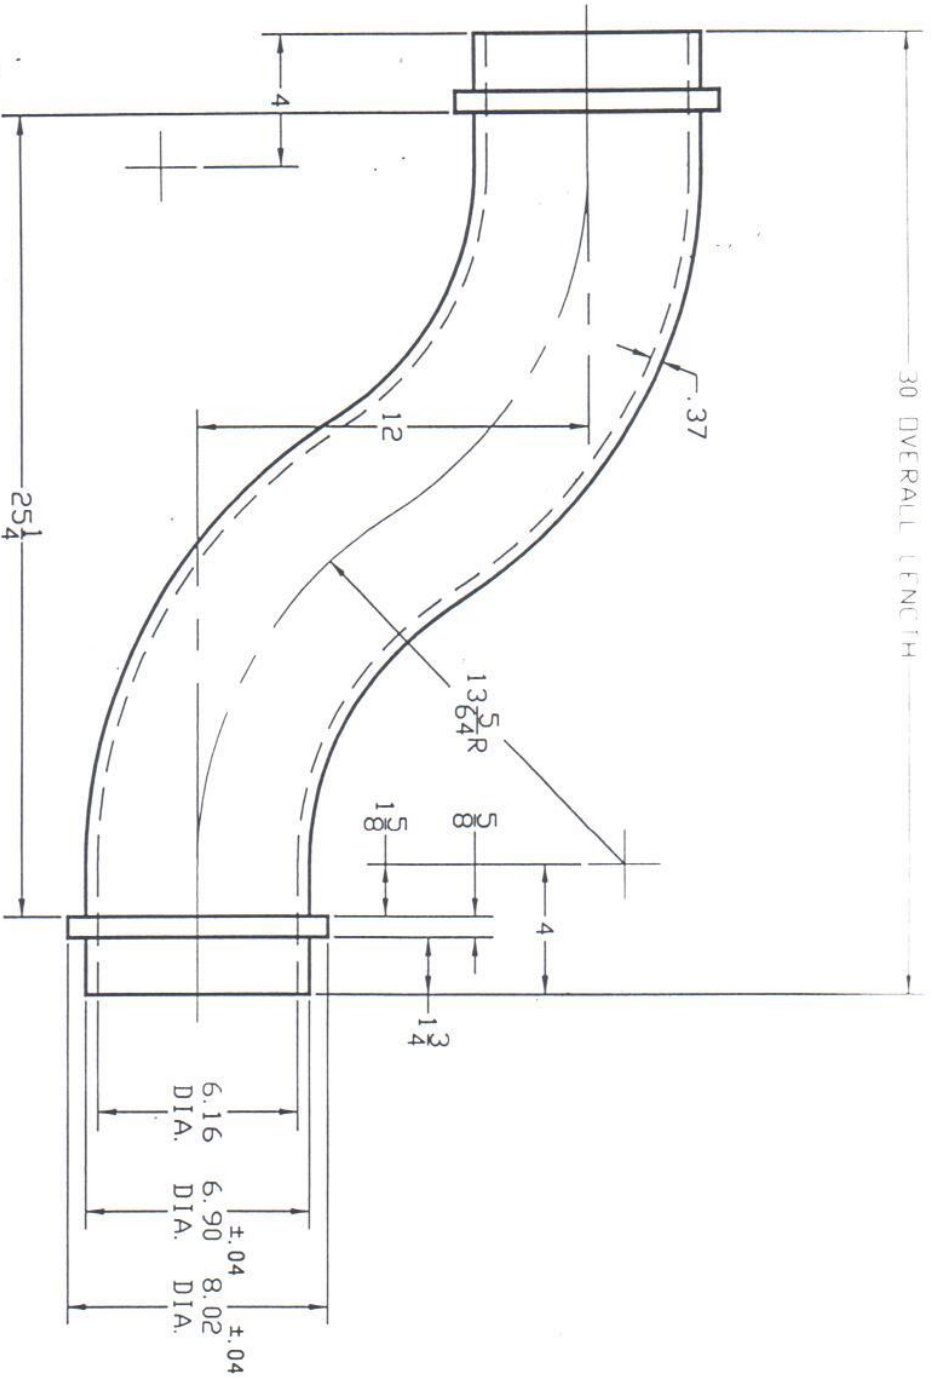

TYP FIRE HYDRANT & GATE VALVE WITH GRADELOK

SCALE: NONE

6" x 12" GRADELOK

SWIVEL X SWIVEL

ALL DIMENSIONS IN INCHES

ASSURED FLOW SALES, INC.

PART No. 6" x 12" GRADELOK	DATED 4-10-96	APPROVED FWC
END		DATED